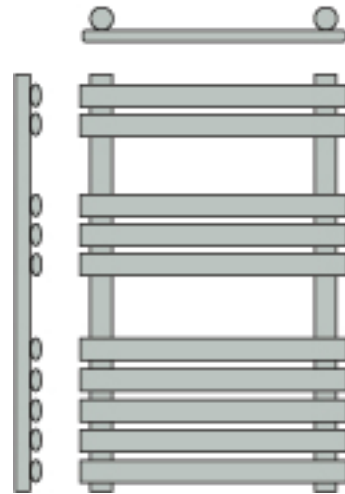

# Oval

**OV50/80H**  
Height 800 mm  
Width 500 mm  
Centres 450 mm  
Output 600 watts  
HE & E 300 watts

**OV50/120H**  
Height 1200 mm  
Width 500 mm  
Centres 450 mm  
Output 1020 watts  
HE & E 600 watts