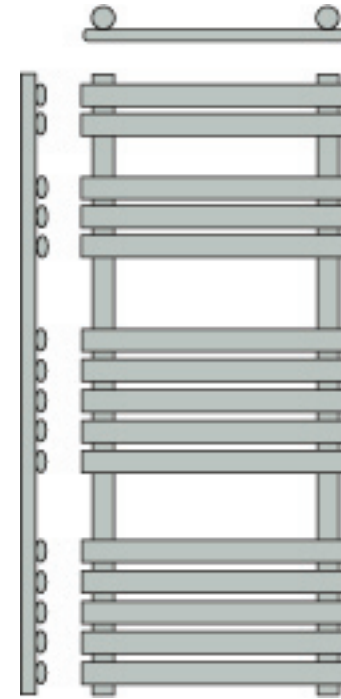

# Oval

**OV50/80H**  
Height 800 mm  
Width 500 mm  
Centres 450 mm  
Output 600 watts  
HE & E 300 watts

**OV50/120H**  
Height 1200 mm  
Width 500 mm  
Centres 450 mm  
Output 1020 watts  
HE & E 600 watts