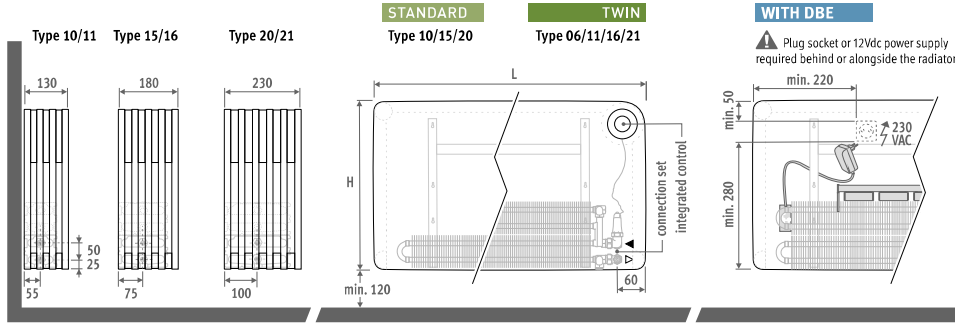

jaga

PRESENTING PLAY

RESPECT
NATURE

PLAY

DIMENSIONS (in mm)

DELIVERY

Product is made to order, please contact our customer service team on 01531 631 533 to discuss your requirements.

COLOURS