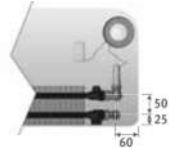

Scratch resistant polyurethane finish with a soft structured matt surface. High UV resistance.

Category 1

WHI Play White

Category 2

BLA Play Black **PIA** Play Piano

BOY Play4Boy **GIR** Play4Girl

ORDERING CODE

Connection to the wall within the casing

code height length type colour conn.
PLAW. 035 060 10 . XXX /WR /TIB /...
 Enter colour code
 To the wall, right /WR
 To the wall, left /WL
 Always 2-pipe /TIB
 Fill in sleeve coupling code: see p. 151

Connection to the wall via bottom of the casing

code height length type colour conn.
PLAW. 035 060 10 . XXX /WR /TPB /...
 Enter colour code
 To the wall, right /WR
 To the wall, left /WL
 2-pipe /TPB
 Fill in sleeve coupling code: see p. 151