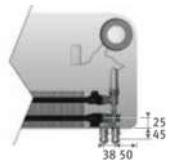

Connection to the wall within the casing

code height length type colour conn.
PLAW. 035 060 10 . XXX /WR /TIB /...
 Enter colour code
 To the wall, right /WR
 To the wall, left /WL
 Always 2-pipe /TIB
 Fill in sleeve coupling code: see p. 151

Connection to the wall via bottom of the casing

code height length type colour conn.
PLAW. 035 060 10 . XXX /WR /TPB /...
 Enter colour code
 To the wall, right /WR
 To the wall, left /WL
 2-pipe /TPB
 Fill in sleeve coupling code: see p. 151