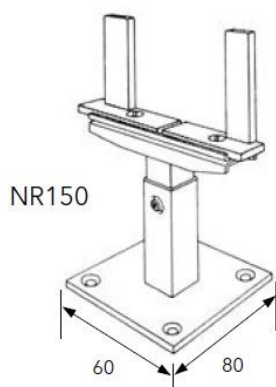

## Wall bracket - convector models

	L	From wall to back of radiator minimum
C - 2	100mm	30mm
C - 3	150mm	30mm
C - 4	200mm	30mm
C - 5	250mm	30mm

## Floor bracket - convector models

When ordering please specify the height required. NR 150/ \_\* \_ \_ \_

Heights	1*	3*	4*	5*	6*
Minimum	65	90	120	180	270
Maximum	90	120	180	270	370