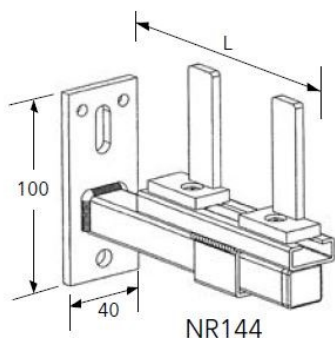

## Wall bracket - convector models

	L	From wall to back of radiator minimum
C - 2	100mm	30mm
C - 3	150mm	30mm
C - 4	200mm	30mm
C - 5	250mm	30mm

## Floor bracket - convector models

When ordering please specify the height required. NR 150/ \_\* \_ \_ \_

Heights	1*	3*	4*	5*	6*
Minimum	65	90	120	180	270
Maximum	90	120	180	270	370