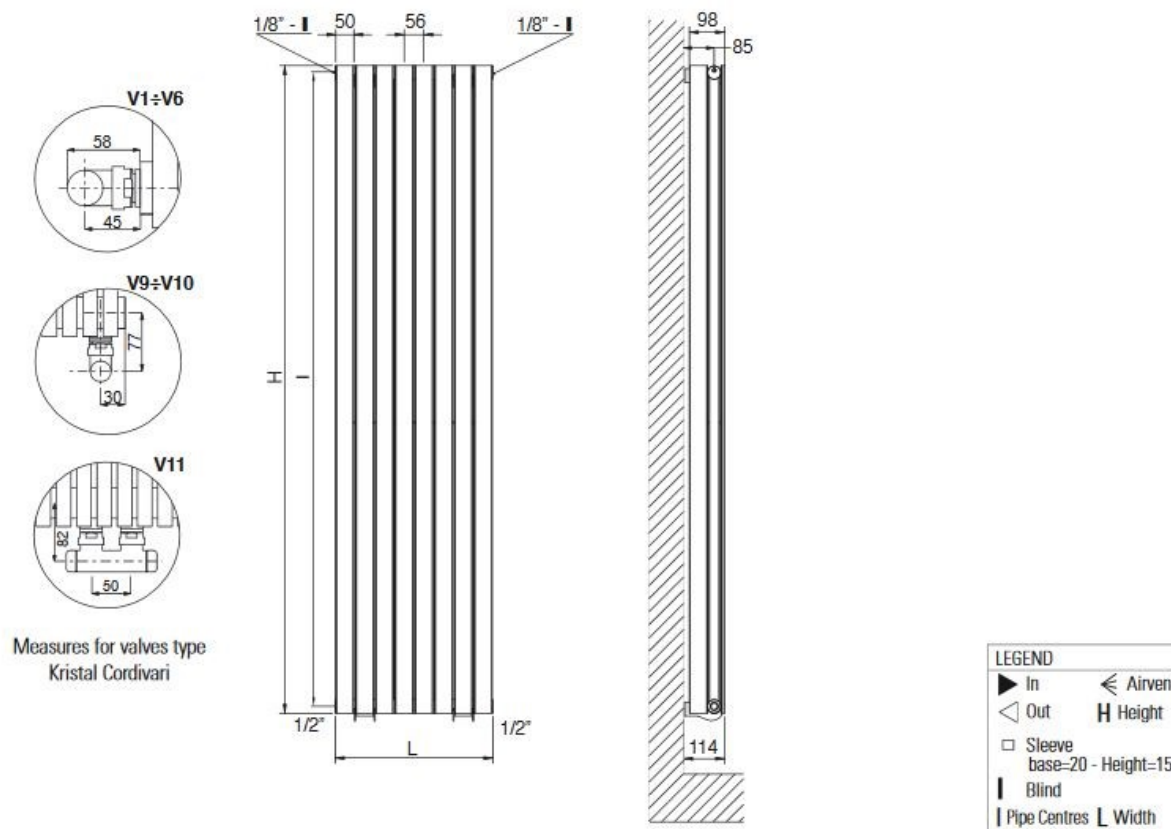

The Radiator Centre

Heat By Design

Rosy Max Designer Radiator