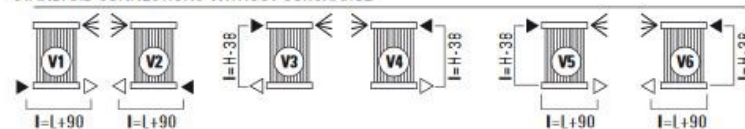

STANDARD CONNECTIONS WITHOUT SURCHARGE

Always specify the kind of connection needed when ordering (from V1 to V11). Except bidirectional pipe connection.