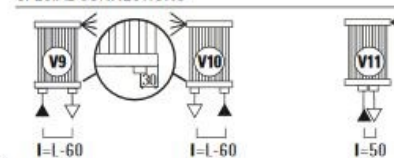

SPECIAL CONNECTIONS

Head Office

The Radiator Centre, 7 Holywell Hill, St Albans, AL1 1EU

Tel: 01727 840344

St Albans. Brighton. Islington. Clapham. Leamington Spa.