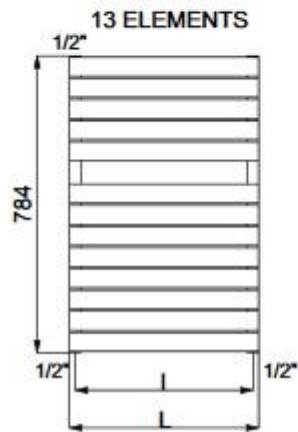

The Radiator Centre

Heat By Design

Dory Towel Rail

Head Office

The Radiator Centre, 7 Holywell Hill, St Albans, AL1 1EU

Tel: 01727 840344

St Albans. Brighton. Islington. Clapham. Leamington Spa.