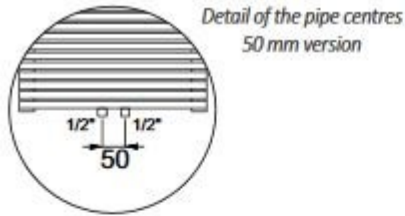

The Radiator Centre

Heat By Design

Dory Towel Rail

Head Office

The Radiator Centre, 7 Holywell Hill, St Albans, AL1 1EU

Tel: 01727 840344

St Albans. Brighton. Islington. Clapham. Leamington Spa.