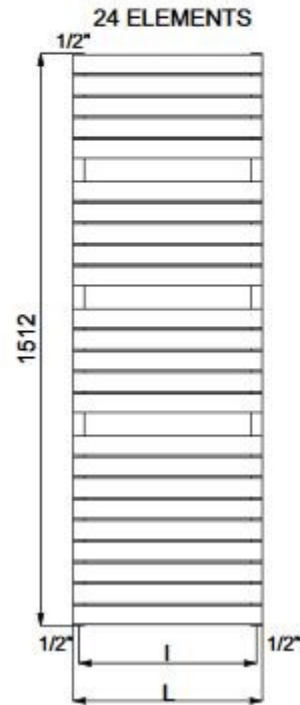

The Radiator Centre

Heat By Design

Dory Towel Rail

Head Office

The Radiator Centre, 7 Holywell Hill, St Albans, AL1 1EU

Tel: 01727 840344

St Albans. Brighton. Islington. Clapham. Leamington Spa.