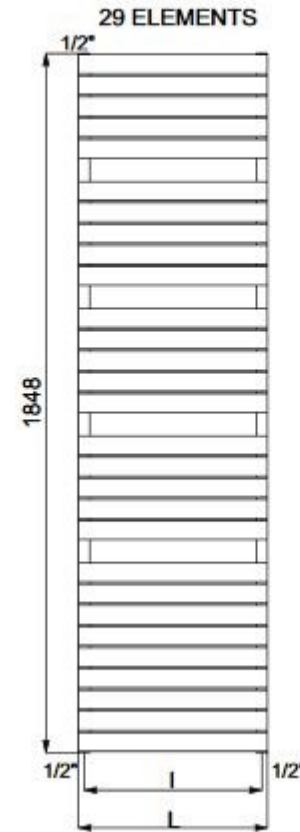

The Radiator Centre

Heat By Design

Dory Towel Rail

Head Office

The Radiator Centre, 7 Holywell Hill, St Albans, AL1 1EU

Tel: 01727 840344

St Albans. Brighton. Islington. Clapham. Leamington Spa.