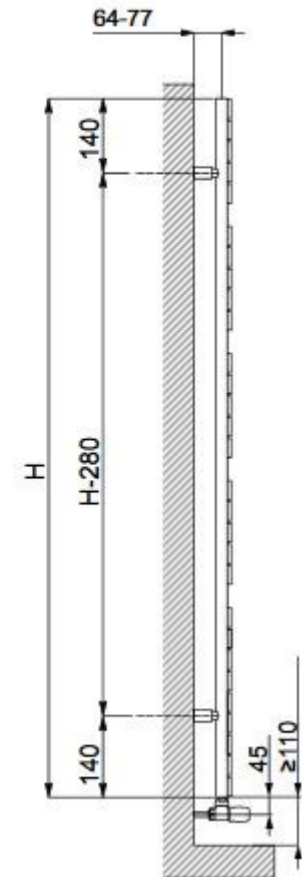

The Radiator Centre

Heat By Design

Dory Towel Rail

Head Office

The Radiator Centre, 7 Holywell Hill, St Albans, AL1 1EU

Tel: 01727 840344

St Albans. Brighton. Islington. Clapham. Leamington Spa.