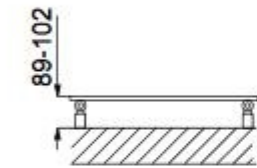

The Radiator Centre

Heat By Design

Dory Towel Rail

Head Office

The Radiator Centre, 7 Holywell Hill, St Albans, AL1 1EU

Tel: 01727 840344

St Albans. Brighton. Islington. Clapham. Leamington Spa.