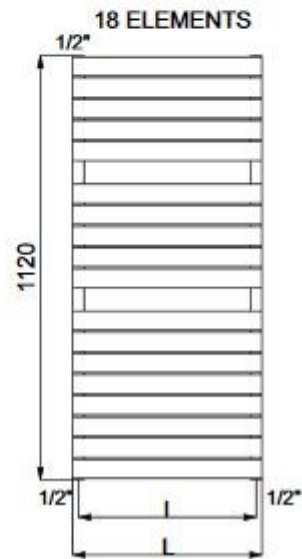

The Radiator Centre

Heat By Design

Dory Towel Rail

Head Office

The Radiator Centre, 7 Holywell Hill, St Albans, AL1 1EU

Tel: 01727 840344

St Albans. Brighton. Islington. Clapham. Leamington Spa.