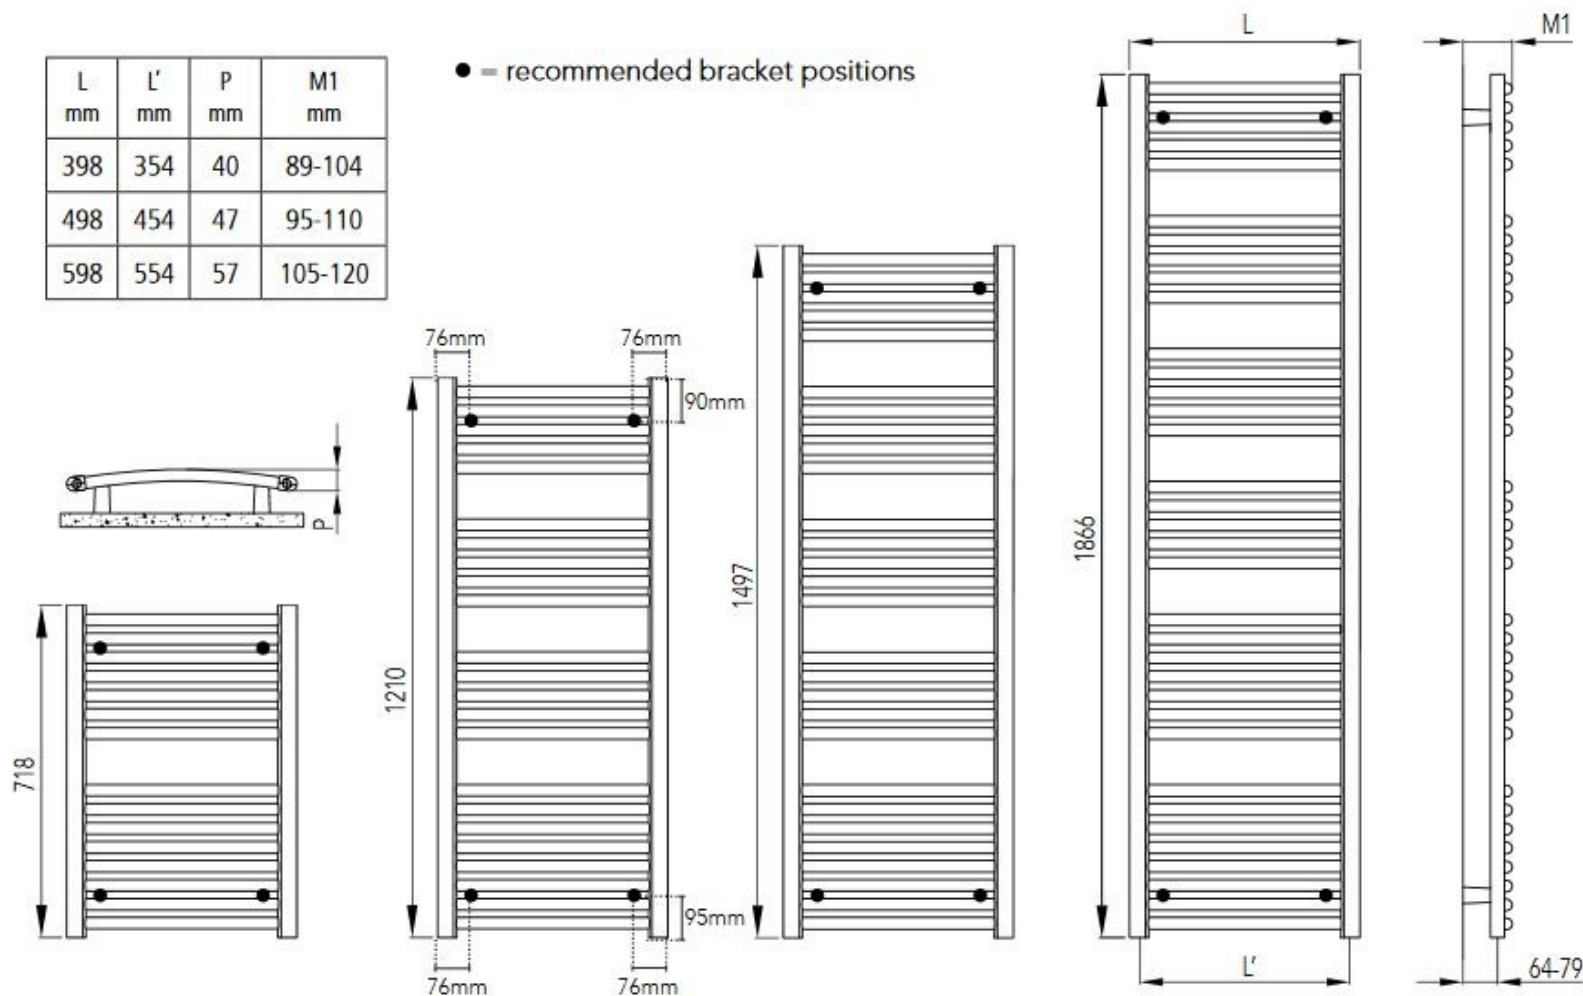

## Poppy Towel Rail

Product Code	Height (mm)	Width (mm)	Depth / Projection (mm)	Output : Watts @ T50 degrees	Output : BTU @ T50 degrees	Price : Chrome
POPP7640C	718	398	85	183	624	£276.00
POPP7650C	718	498	85	218	744	£279.00
POPP7660C	718	598	85	252	860	£286.00
POPP11840C	1210	398	85	292	996	£370.00
POPP11850C	1210	498	85	345	1177	£372.00
POPP11860C	1210	598	85	398	1358	£390.00
POPP15040C	1497	398	85	359	1225	£404.00
POPP15050C	1497	498	85	423	1443	£411.00
POPP15060C	1497	598	85	487	1662	£425.00
POPP18140C	1866	398	85	448	1529	£438.00
POPP18150C	1866	498	85	528	1802	£444.00
POPP18160C	1866	598	85	608	2074	£462.00

## Poppy Towel Rail

L mm	L' mm	P mm	M1 mm
398	354	40	89-104
498	454	47	95-110
598	554	57	105-120

● = recommended bracket positions