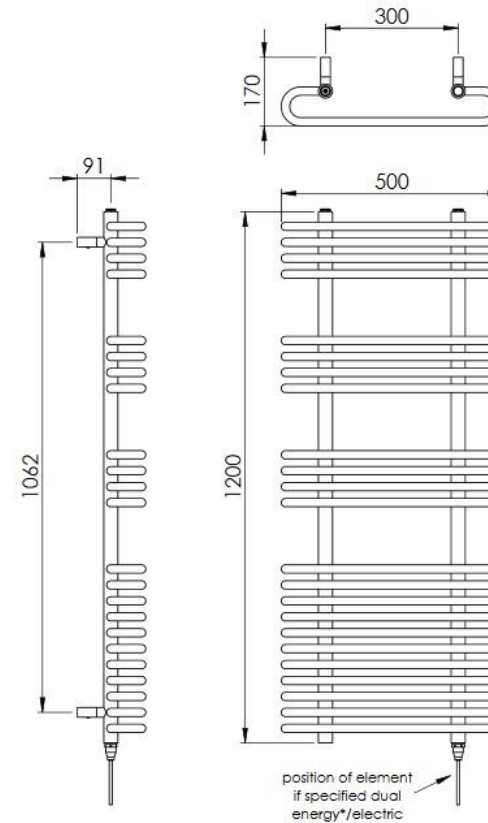

Head Office

The Radiator Centre, 7 Holywell Hill, St Albans, AL1 1EU

Tel: 01727 840344

St Albans. Brighton. Islington. Clapham. Leamington Spa.

The Radiator Centre

Heat By Design

Essential Fuego Towel Rail

Product Code	Height (mm)	Width (mm)	Depth / Projection (mm)	Output : Watts @ T50 de-grees	Output : BTU @ T50 de-grees	Price : Chrome
PQ1C-090-050-1	900	500	118/173	417	1423	£330.00
PQ1C-120-050-1	1200	500	118/173	556	1897	£386.00