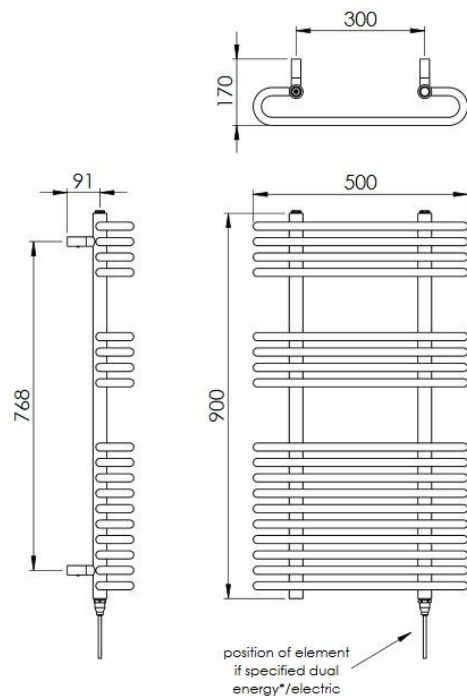

Head Office

The Radiator Centre, 7 Holywell Hill, St Albans, AL1 1EU

Tel: 01727 840344

St Albans. Brighton. Islington. Clapham. Leamington Spa.

The Radiator Centre

Heat By Design

Essential Fuego Towel Rail

Product Code	Height (mm)	Width (mm)	Depth / Projection (mm)	Output : Watts @ T50 de-grees	Output : BTU @ T50 de-grees	Price : Chrome
PQ1C-090-050-1	900	500	118/173	417	1423	£330.00
PQ1C-120-050-1	1200	500	118/173	556	1897	£386.00