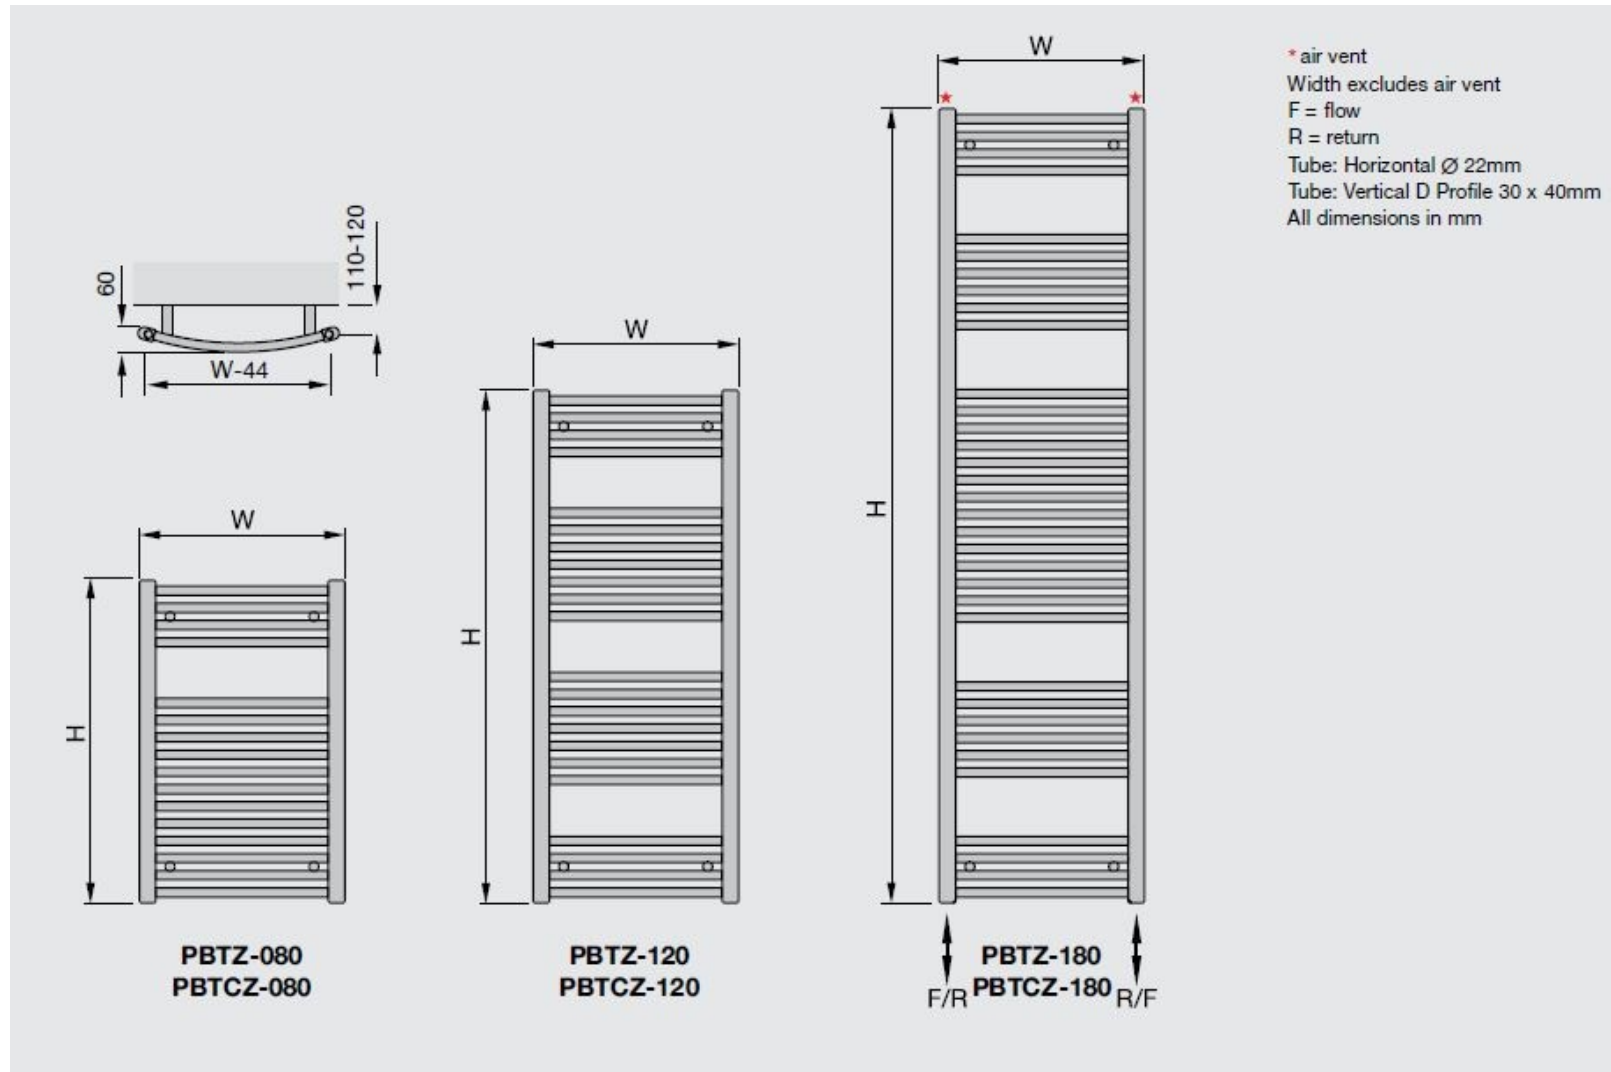

The Radiator Centre

Heat By Design

Essential Curved Towel Rail

Head Office

The Radiator Centre, 7 Holywell Hill, St Albans, AL1 1EU

Tel: 01727 840344

St Albans. Brighton. Islington. Clapham. Leamington Spa.