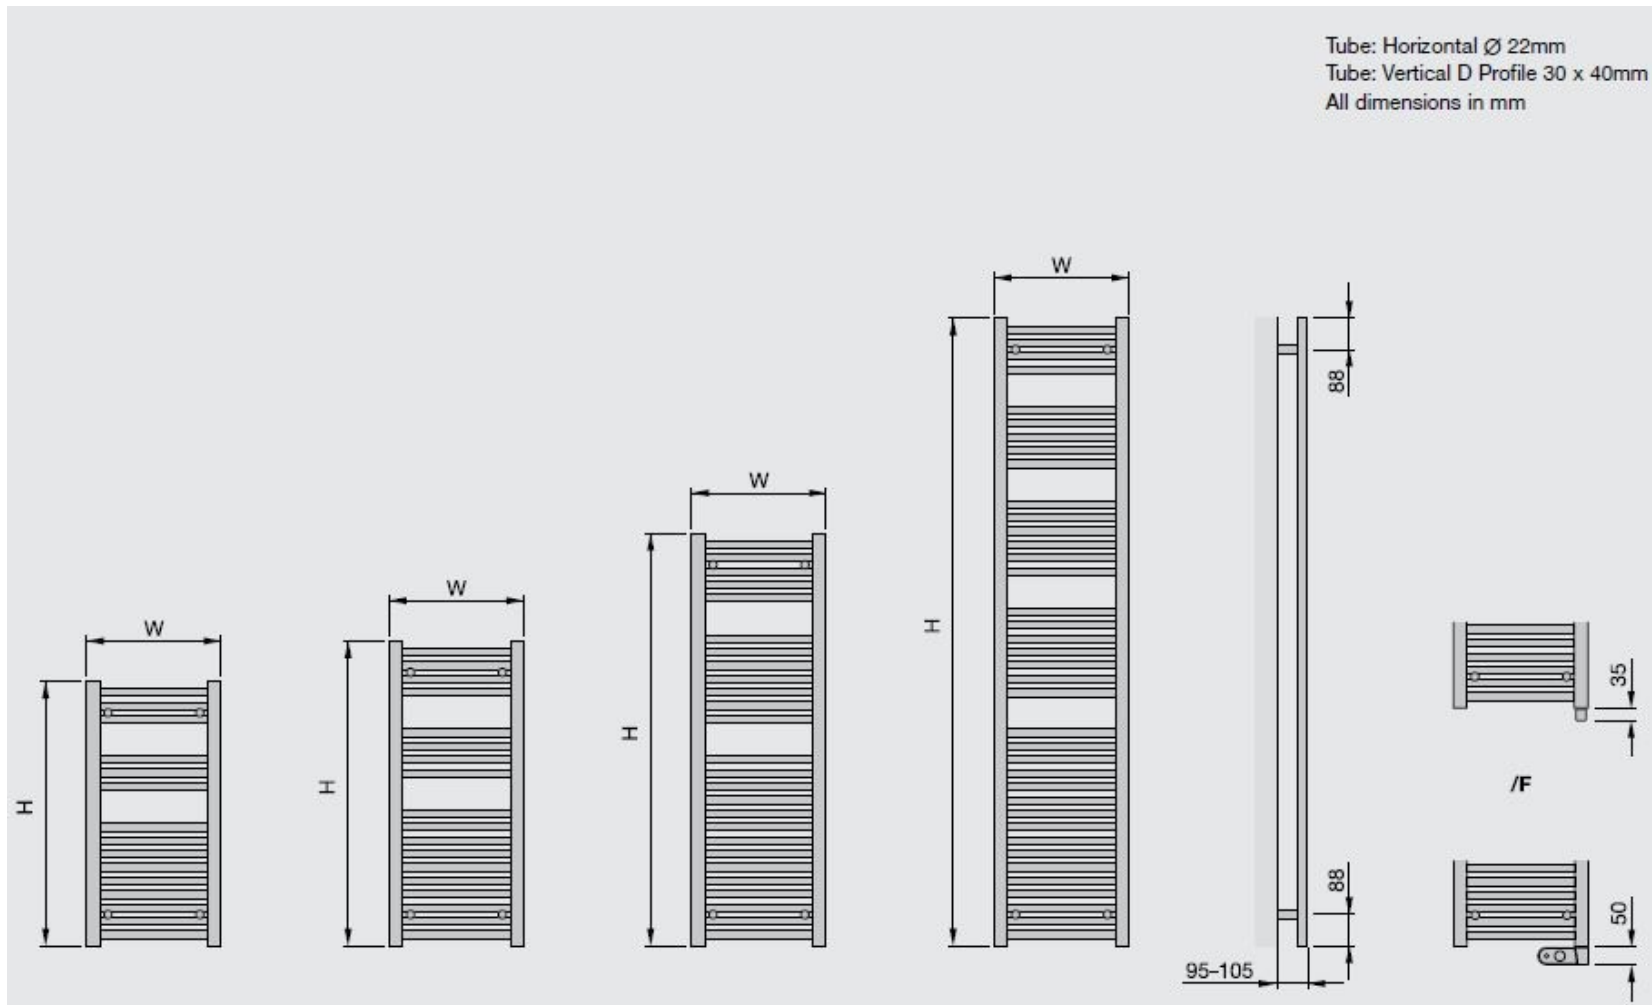

The Radiator Centre

Heat By Design

Essential Straight Towel Rail

Head Office

The Radiator Centre, 7 Holywell Hill, St Albans, AL1 1EU

Tel: 01727 840344

St Albans. Brighton. Islington. Clapham. Leamington Spa.