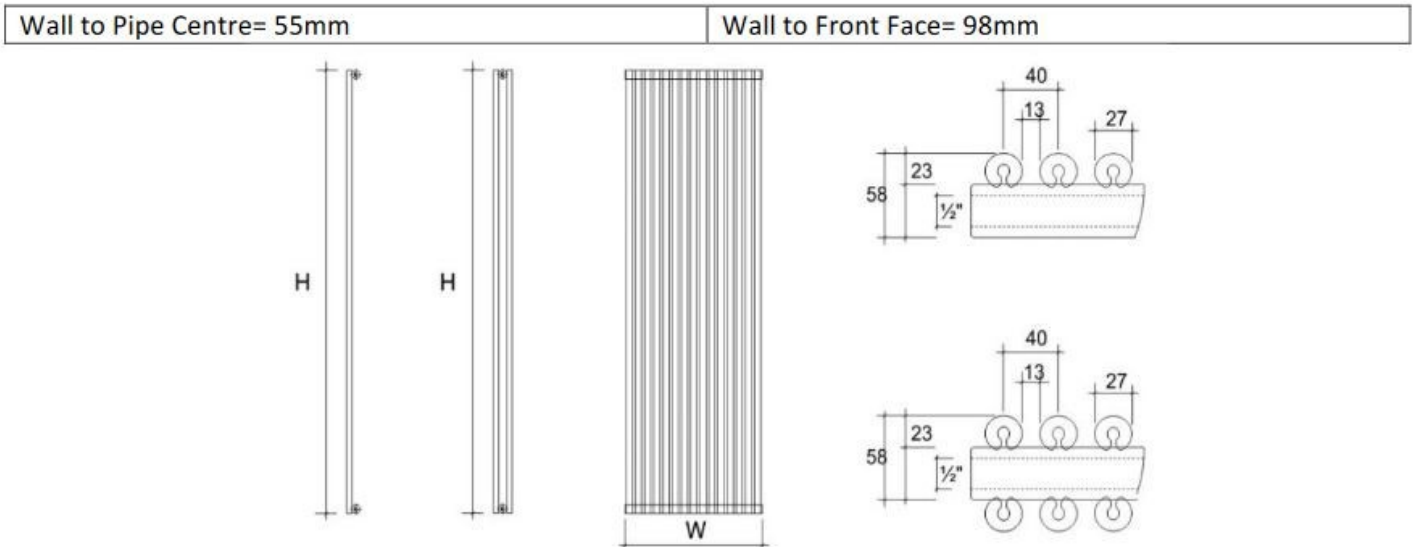

Horseshoe Vertical Designer Radiator

INSTALLATION AND FIXING

<p>FIXING</p> <p>This radiator is supplied with:</p> <p>4 x Wall Brackets 1 x Bleed Valve 4 x Wall Hooks 1 x Blank Plug 4 x Bracket Inserts</p>		
<p>Step 1:</p>	<p>You will see a small indentation on the underside of one of the collectors and this indicates where the diverter is situated. When fitting the radiator the indentation must be placed at the bottom to ensure that the water will flow correctly.</p>	
<p>Step 2:</p>	<p>The fixing position for the top 2 brackets are measured at 40mm in from either end of the top collector and measured down 55mm. To correctly mark the bottom bracket fixing position we suggest you mark the, fix and level the top 2 brackets first.</p>	
<p>Step 3:</p>	<p>Hang the radiator, ensuring that is vertically level and manually hold the bottom brackets into position whilst marking.</p>	
<p>Step 4:</p>	<p>Fit the bleed valve and the plug into the holes provided. Making sure not to over tighten</p>	
<p>Step 5:</p>	<p>With the brackets firmly fixed and level and the plastic sleeves fitted and the diverter at the bottom, the radiator is then lowered directly into the brackets.</p>	
<p>Step 6:</p>	<p>The radiator can now be connected to the central heating system and bled via the bleed valve</p>	

Head Office

The Radiator Centre, 7 Holywell Hill, St Albans, AL1 1EU

Tel: 01727 840344

St Albans. Brighton. Islington.
Clapham. Leamington Spa.

Horseshoe Vertical Designer Radiator

Materials	Mild Steel
Connections	½ Flow and return
Test pressure	8 Bar
Testing authority	EN442
Max operation pressure	6 Bar
Max working temperature	90c