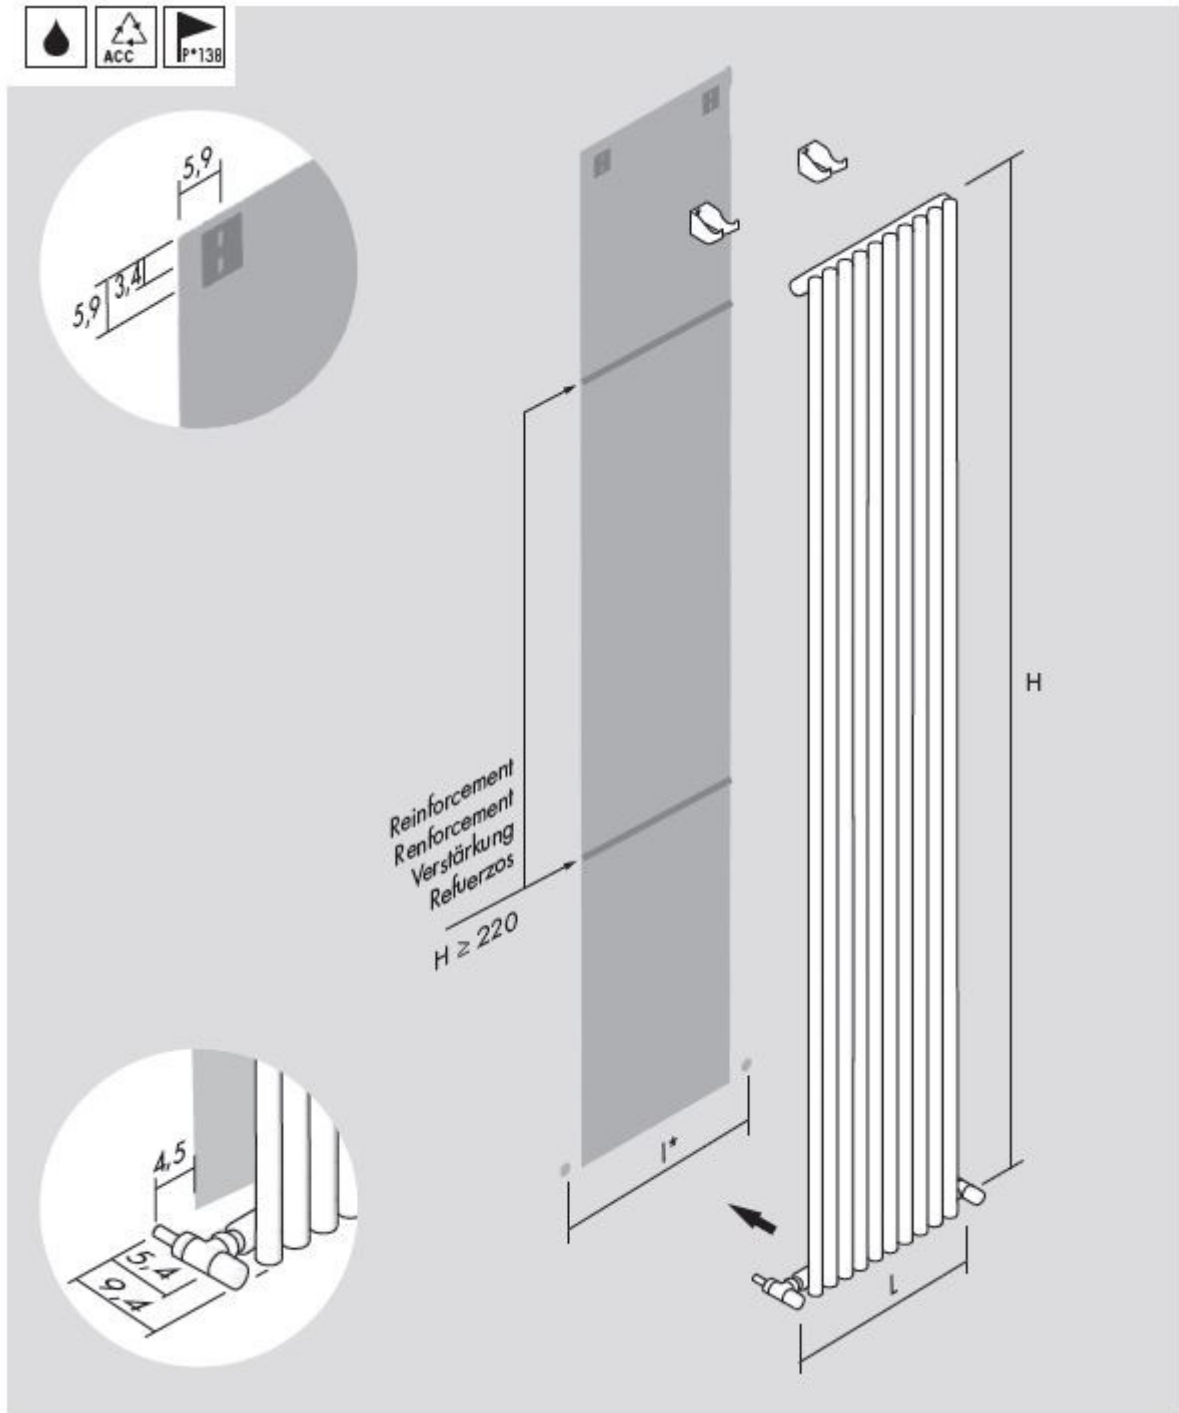

RT25 Vertical Designer Radiator

Head Office

The Radiator Centre, 7 Holywell Hill, St Albans, AL1 1EU

Tel: 01727 840344

St Albans. Brighton. Islington.
Clapham. Leamington Spa.

RT25 Vertical Designer Radiator