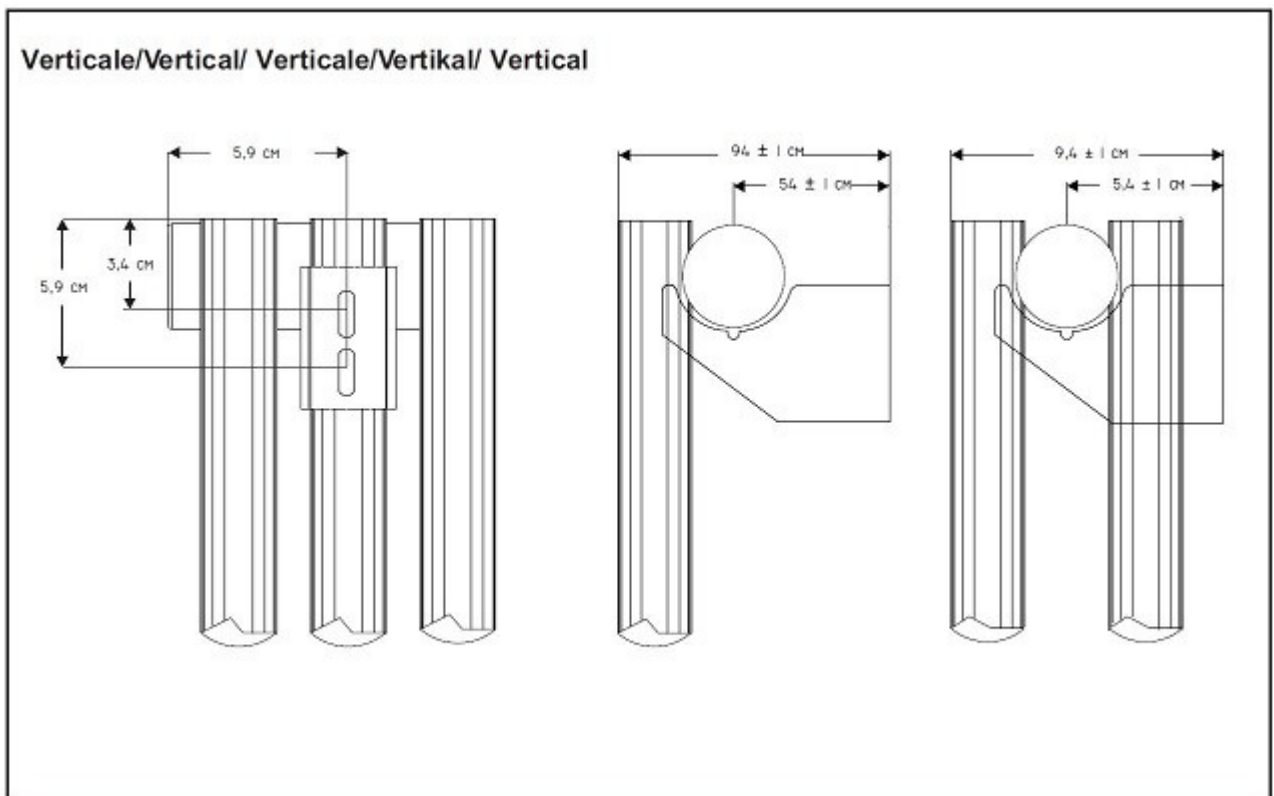

RT25 Vertical Designer Radiator

Head Office

The Radiator Centre, 7 Holywell Hill, St Albans, AL1 1EU

Tel: 01727 840344

St Albans. Brighton. Islington.
Clapham. Leamington Spa.