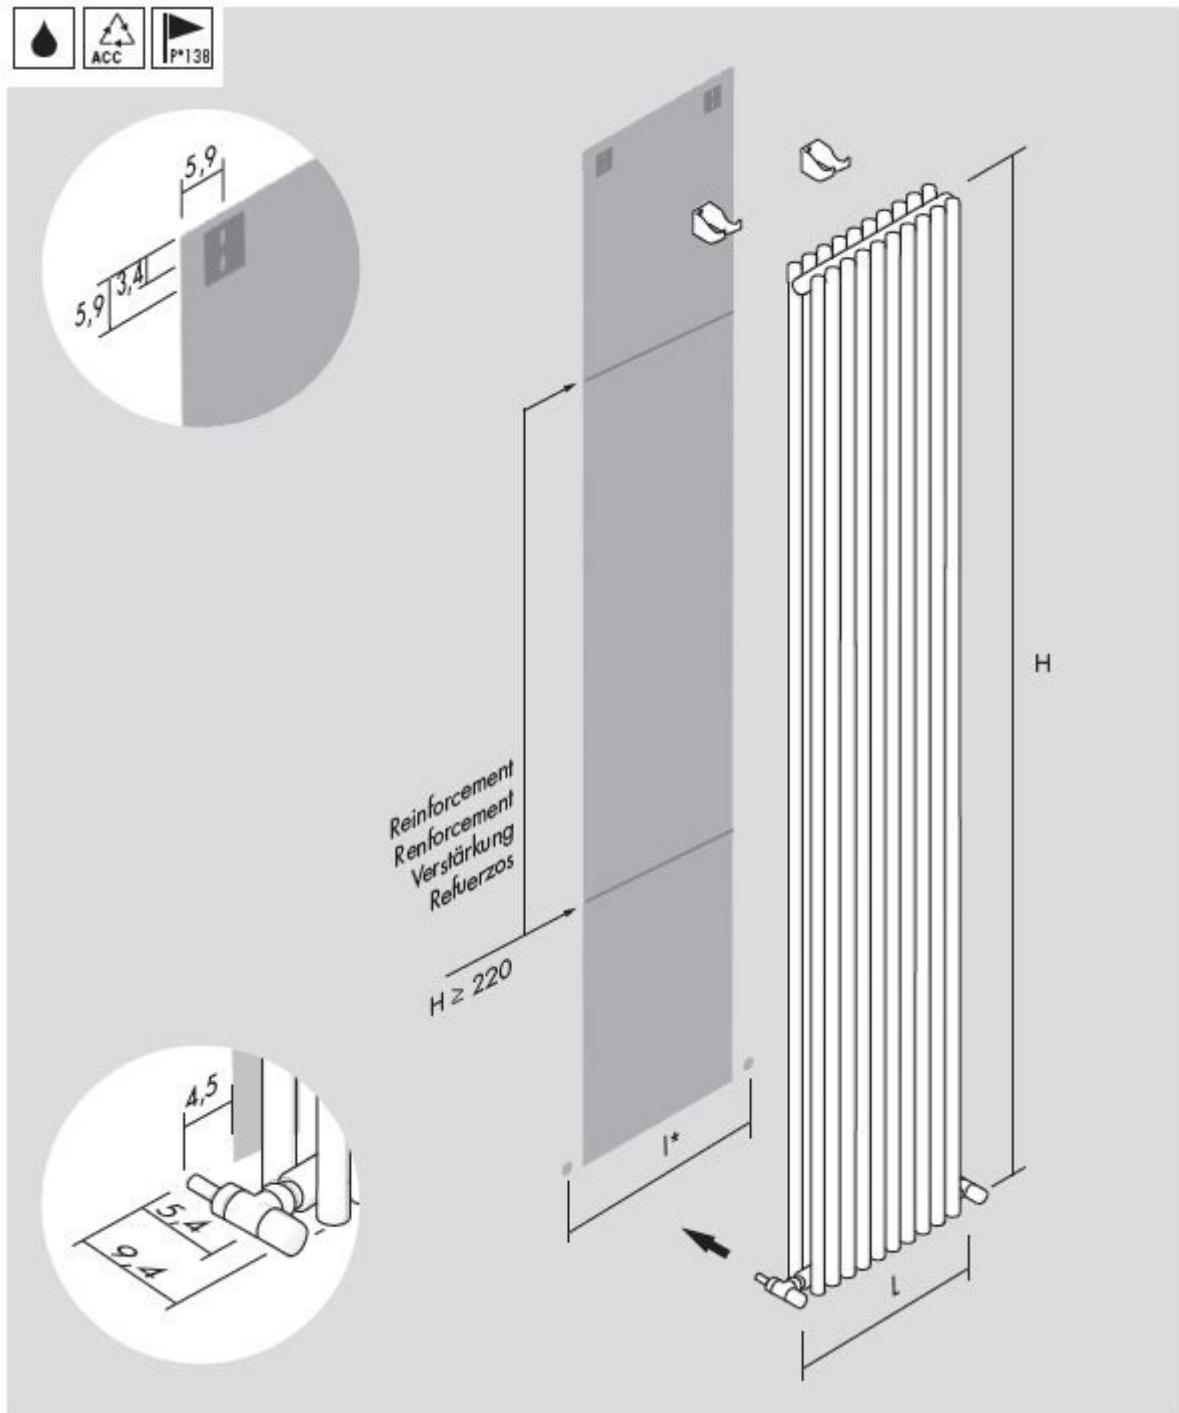

RT25 Vertical Designer Radiator

Head Office

The Radiator Centre, 7 Holywell Hill, St Albans, AL1 1EU

Tel: 01727 840344

St Albans. Brighton. Islington.
Clapham. Leamington Spa.

RT25 Vertical Designer Radiator