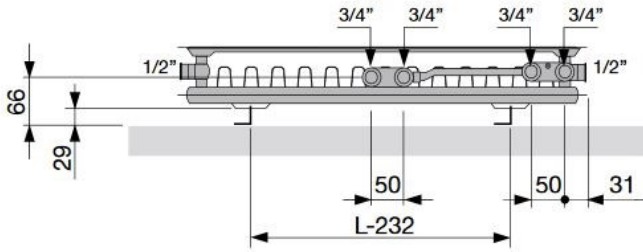

Planatherm Designer Radiator

T21S | Bottom view