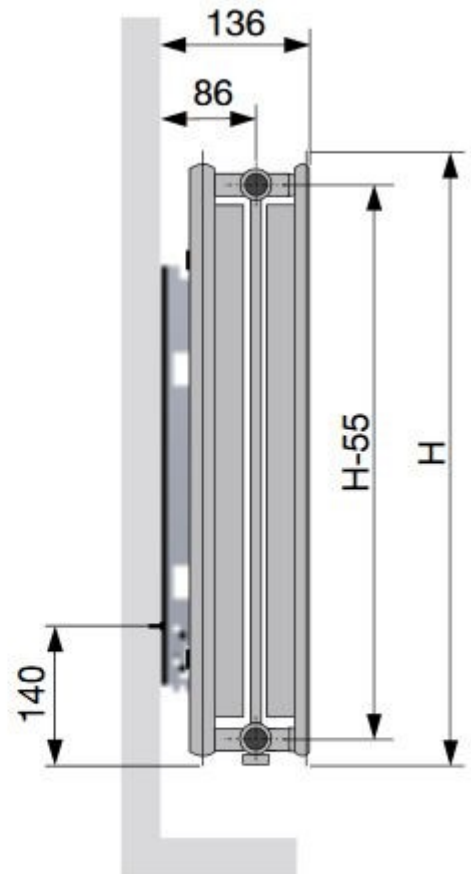

T22 | Side view

Head Office

The Radiator Centre, 7 Holywell Hill, St Albans, AL1 1EU

Tel: 01727 840344

St Albans. Brighton. Islington.
Clapham. Leamington Spa.