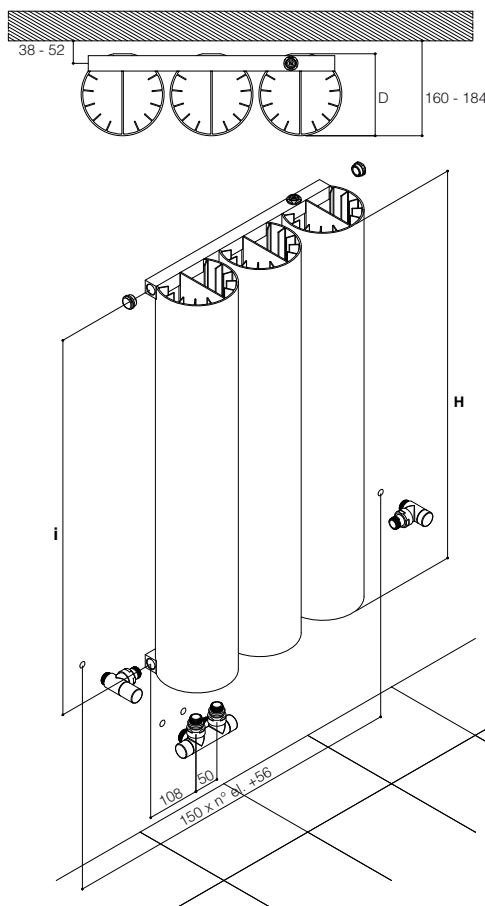

Dimension expressed in millimetres
 Aluminium radiator
 Customizable product
 Big one single element, connect only
 with "Mono-Bitubo" valve included in the
 price as shown in picture.

	H (mm)	D (mm)	L (mm)	 (lt)	 (W)	Δt 50°	Δt 30°	ρ	i (mm)	 RAL	 LUX-SAT-MAT
MONO	1800	177	140	0,6	468	257	400	40			
H 1800-2	1766	138	290	1,2	936	515	900	1740			
H 1800-3	1766	138	440	1,8	1404	772	1300	1740			
H 1800-4	1766	138	590	2,4	1872	1030	1500	1740			
H 1800-5	1766	138	740	3,0	2340	1287	-	1740			
H 600-4	566	138	590	1,08	844	464	600	540			
H 600-5	566	138	740	1,35	1055	580	-	540			
H 600-6	566	138	890	1,62	1266	696	1200	540			
H 600-8	566	138	1190	2,16	1688	928	-	540			

BIG ONE MONO

Valvola mod.
 "Mono-Bitubo"
 (inclusa nel kit
 versione manuale)
 "Mono-Bitubo" valve
 (included in manual
 version kits)

BIG ONE

Valvola e detentore
 "Cilindro" a squadra
 "Cilindro" square
 valve and lockshield