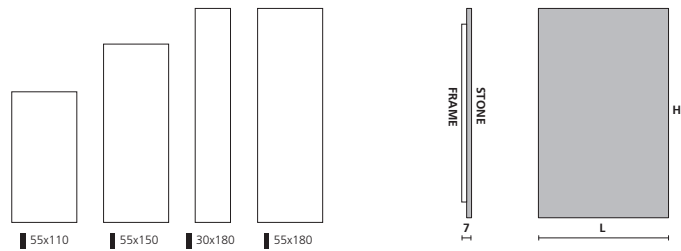

LIVINGSTONE

ARTICLE	SIZE (LxH)	POWER
8WLE0318	30X180	500 W
8WLE0511	55X110	750 W
8WLE0515	55X150	1000 W
8WLE0518	55X180	1400 W

Surcharge for frame in different finishing (black as standard)

ARTICLE	SIZE (LxH)	POWER Δt 50°C
8WLW0318	30X180	480 W
8WLW0511	55X110	720 W
8WLW0515	55X150	1200 W
8WLW0518	55X180	1680 W

Surcharge for frame in different finishing (black as standard)

ARTICLE	SIZE (LxH)	POWER	POWER Δt 50°C
8WLH0318	30X180	500 W	480 W
8WLH0511	55X110	750 W	720 W
8WLH0515	55X150	1000 W	1200 W
8WLH0518	55X180	1400 W	1680 W

Surcharge for frame in different finishing (black as standard)

REMARKS

- _ Valves Kit to be ordered separately.
- _ It is possible to equip the radiator with different accessories.

TYPE:
⚡ Electric › 💧 Hydronic › ⚡💧 Hybrid

Configuration:
› ▬ horizontal › ▮ vertical
(Horizontal versions must not be installed vertically and viceversa)

Delivery time:
2/3 weeks
3/4 weeks