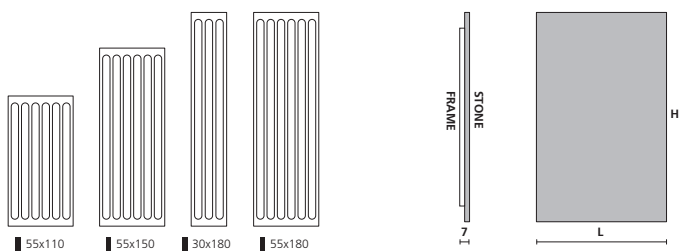

LIVINGSTONE

ARTICLE	SIZE (LxH)	POWER
8CLE0318	30X180	500 W
8CLE0511	55X110	750 W
8CLE0515	55X150	1000 W
8CLE0518	55X180	1400 W

Surcharge for frame in different finishing (black as standard)

ARTICLE	SIZE (LxH)	POWER Δt 50°C
8CLW0318	30X180	480 W
8CLW0511	55X110	720 W
8CLW0515	55X150	1200 W
8CLW0518	55X180	1680 W

Surcharge for frame in different finishing (black as standard)

ARTICLE	SIZE (LxH)	POWER	POWER Δt 50°C
8CLH0318	30X180	500 W	480 W
8CLH0511	55X110	750 W	720 W
8CLH0515	55X150	1000 W	1200 W
8CLH0518	55X180	1400 W	1680 W

Surcharge for frame in different finishing (black as standard)

REMARKS

- _ Valves Kit to be ordered separately.
- _ It is possible to equip the radiator with different accessories.

TYPE:

⚡ Electric › 💧 Hydronic › ⚡💧 Hybrid

Configuration:

› ▬ horizontal › ▮ vertical
(Horizontal versions must not be installed vertically and viceversa)

Delivery time:

2/3 weeks

3/4 weeks