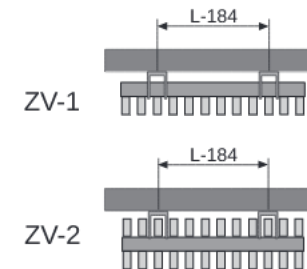

Check the bearing surface for load-carrying capacity. For safety reasons wall plugs and screws aren't delivered. Contact your dealer for the right type of screws / plugs. Observe special requirements for e.g. public buildings.

Head Office

The Radiator Centre, 7 Holywell Hill, St Albans, AL1 1EU

Tel: 01727 840344

Wallbracket (2x)

ZV-1<12 buizen  
ZV-1<12 Tubi

ZV-1/ZV-2<12 buizen  
ZV-1/ZV-2<12 Tubi

ZV-2<12 buizen  
ZV-2<12 Tubi