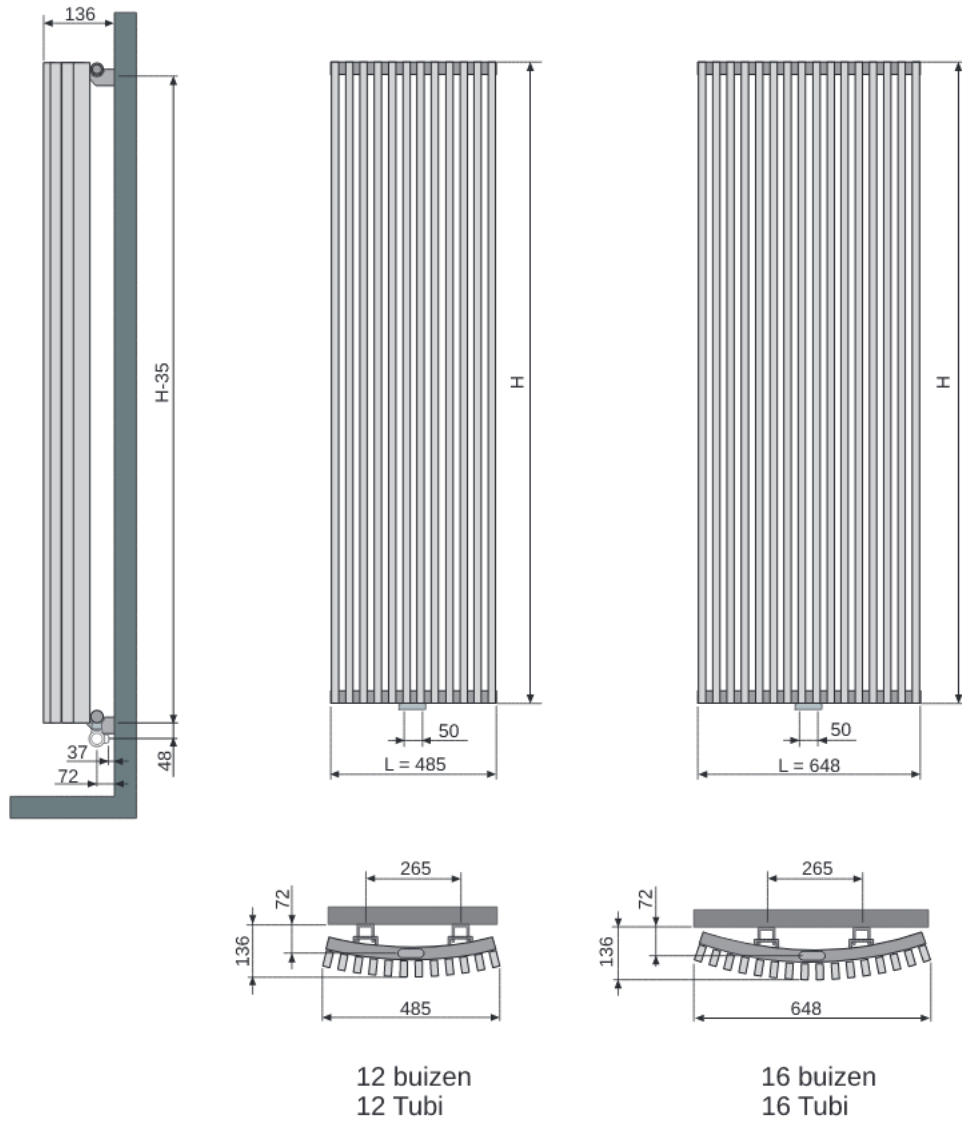

Check the bearing surface for load-carrying capacity. For safety reasons wall plugs and screws aren't delivered. Contact your dealer for the right type of screws / plugs. Observe special requirements for e.g. public buildings.

Head Office

The Radiator Centre, 7 Holywell Hill, St Albans, AL1 1EU

Tel: 01727 840344

Wallbracket (2x)

ZV-1<12 buizen  
ZV-1<12 Tubi

ZV-1/ZV-2<12 buizen  
ZV-1/ZV-2<12 Tubi

ZV-2<12 buizen  
ZV-2<12 Tubi