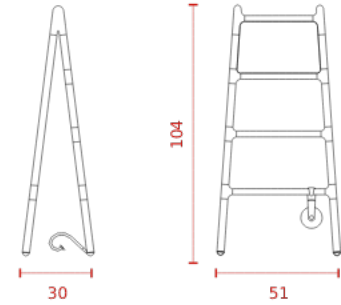

SCALET TA 185

SCALET TA 140

SCALETTA FREE-STANDING

MATERIAL: ALUMINIUM

SCALETTA IS EQUIPPED WITH A PULLEY FOR HOUSING THE ELECTRIC CABLE.

STANDARD COLOURS

GLOSSY PURE WHITE

RAL 9010