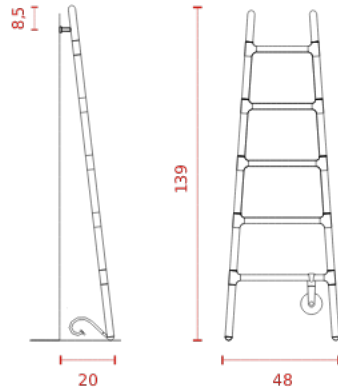

SCALET TA 185

SCALET TA 140

SCALETTA FREE-STANDING

MATERIAL: ALUMINIUM

SCALETTA IS EQUIPPED WITH A PULLEY FOR HOUSING THE ELECTRIC CABLE.

STANDARD COLOURS

GLOSSY PURE WHITE

RAL 9010