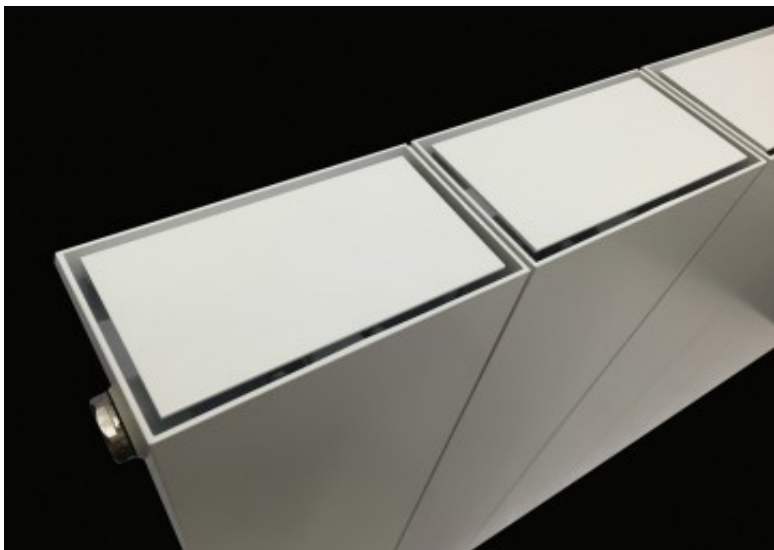

Description

Recently updated with WiFi and Bluetooth capability, the new Vela Electric WiFi takes the popular Vela aluminium radiator and converts it into a practical electric-only radiator.

Completely controllable by Smartphone and available in 2 vertical and 4 horizontal models, the Vela Electric WiFi uses a revolutionary new stone/resin compound as the agent for transferring heat throughout the radiator. As a consequence there are faster heat up times and no cold spots that will impact the heat output. Standard colours are a Matt White RAL 9016 and a Matt Anthracite RAL 7016.

The unit can also be controlled without a Smartphone through the use of an additional remote controller (see options)

The addition of one, or more towel, rail attachments can also convert the Vela into a fantastic bathroom radiator.