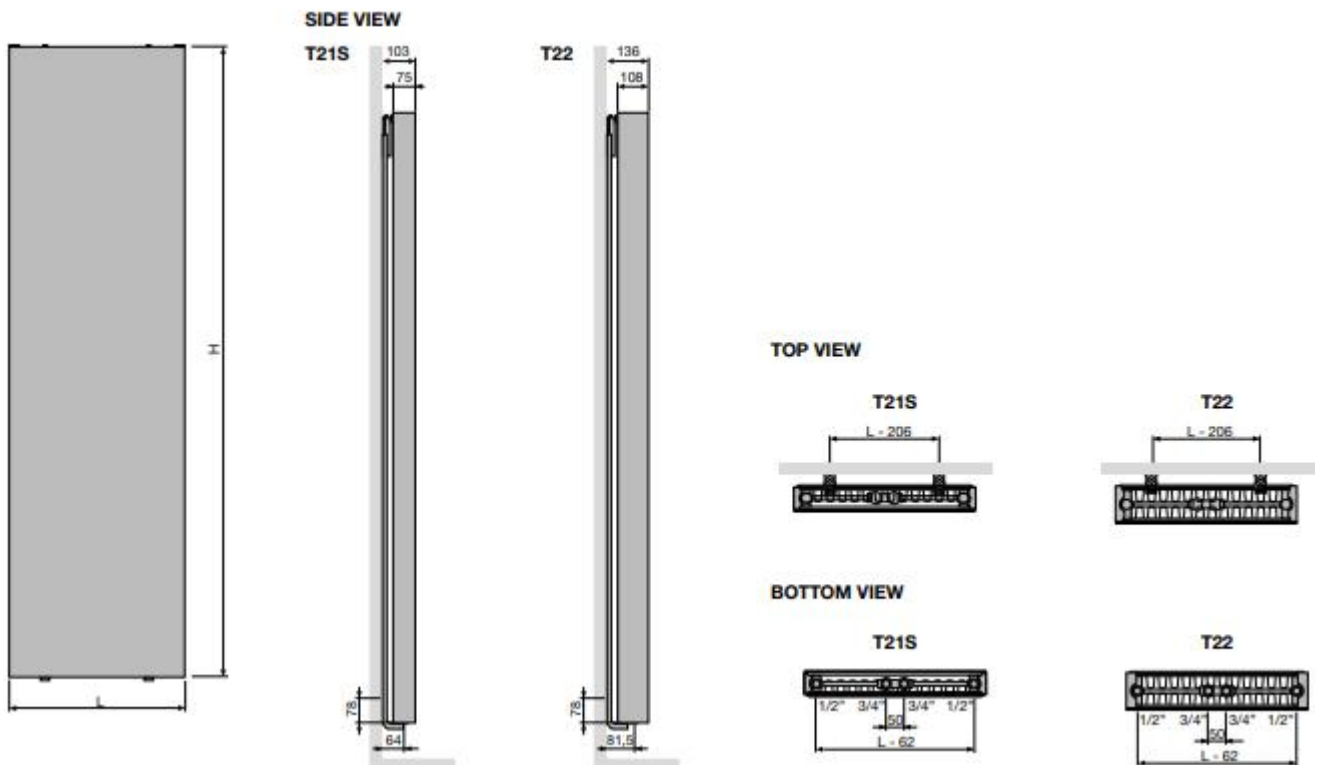

Head Office

The Radiator Centre, 7 Holywell Hill, St Albans, AL1 1EU

Tel: 01727 840344