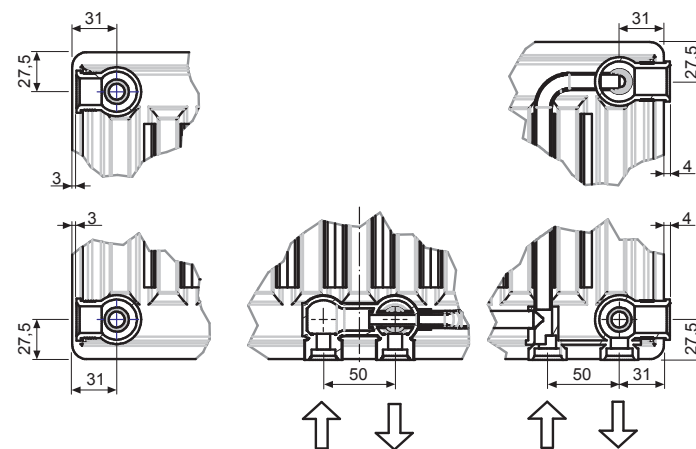

Head Office

The Radiator Centre, 7 Holywell Hill, St Albans, AL1 1EU

Tel: 01727 840344