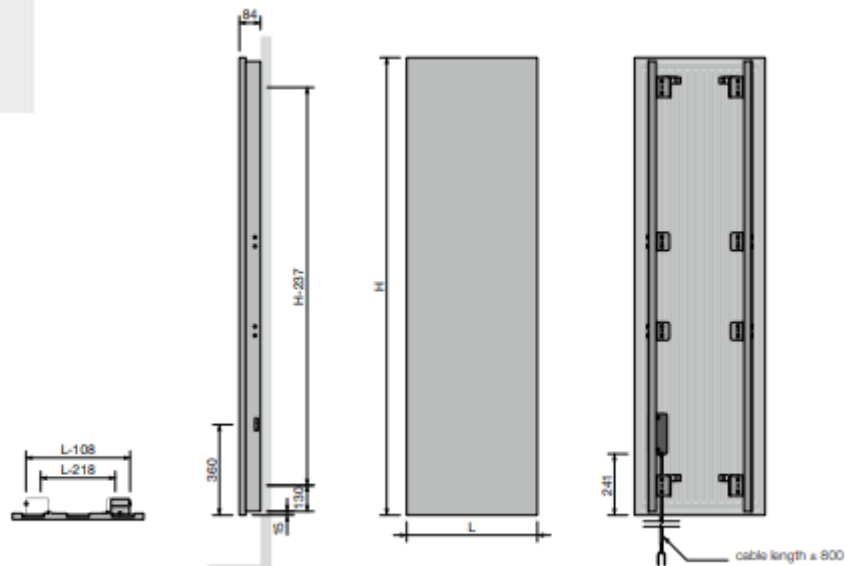

Head Office

The Radiator Centre, 7 Holywell Hill, St Albans, AL1 1EU

Tel: 01727 840344