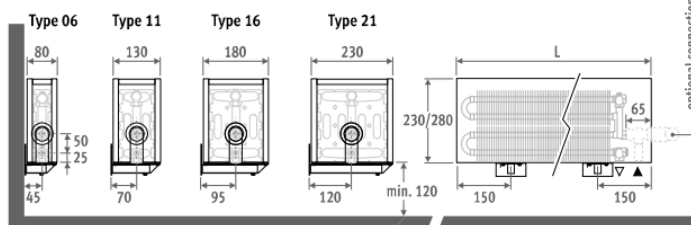

Standard colours:

- traffic white RAL 9016 (133), soft touch lightly structured satin lacquer
- sandblast grey (001), fine texture metallic lacquer

Other colours: see colour chart.

DIMENSIONS (in mm)

HEIGHT 008 (opposite end connections)

HEIGHT 013

HEIGHT 023 / 028

Also available as freestanding model for glazed façades. See page 56.

CONNECTION

Standard connection:

Height 008: opposite end connection, flow left or right

Other heights: same end connection, left or right connection.

It is not possible to connect to the wall from inside the casing, as the casing includes a closed rear panel.

ORDERING CODE

code	height	length	type	colour
MINW .	008	060	09 .	XXX
fill in colour code ↓				