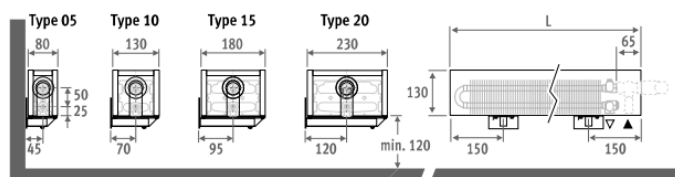

Standard colours:

- traffic white RAL 9016 (133), soft touch lightly structured satin lacquer
- sandblast grey (001), fine texture metallic lacquer

Other colours: see colour chart.

DIMENSIONS (in mm)

HEIGHT 008 (opposite end connections)

HEIGHT 013

HEIGHT 023 / 028

Also available as freestanding model for glazed façades. See page 56.

CONNECTION

Standard connection:

Height 008: opposite end connection, flow left or right

Other heights: same end connection, left or right connection.

It is not possible to connect to the wall from inside the casing, as the casing includes a closed rear panel.

ORDERING CODE

code	height	length	type	colour
MINW .	008	060	09 .	XXX
fill in colour code ↓				