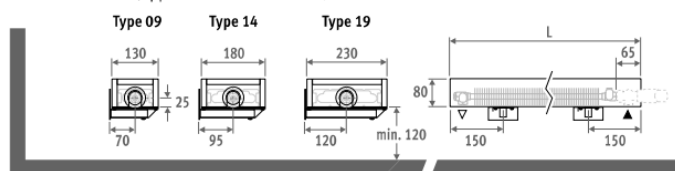

Standard colours:

- traffic white RAL 9016 (133), soft touch lightly structured satin lacquer
- sandblast grey (001), fine texture metallic lacquer

Other colours: see colour chart.

DIMENSIONS (in mm)

HEIGHT 008 (opposite end connections)

HEIGHT 013

HEIGHT 023 / 028

Also available as freestanding model for glazed façades. See page 56.

CONNECTION

Standard connection:

Height 008: opposite end connection, flow left or right

Other heights: same end connection, left or right connection.

It is not possible to connect to the wall from inside the casing, as the casing includes a closed rear panel.

ORDERING CODE

code	height	length	type	colour
MINW .	008	060	09 .	XXX
fill in colour code ↓				