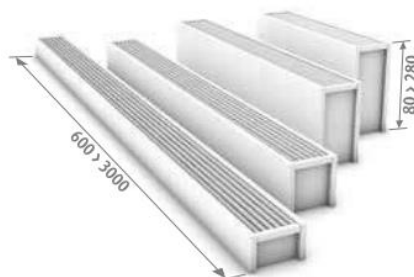

Strikingly Discreet

- Extremely suited to spaces with large windows and for dwarf walls under window seats.
- Heights from 80mm
- Beautiful in combination with the free-standing mini for glazed facades.
- Stable one-piece casing.
- Low-H₂O technology with super conductive and ultra-fast heat exchanger for energy consumption and maximum heat emission.
- Twin Power for better compensation of the downward cold air flow next to glazed facades or ventilation grilles.
- Safe surface temperature.

Standard colours:

- traffic white RAL 9016 (133), soft touch lightly structured satin lacquer
- sandblast grey (001), fine texture metallic lacquer

Other colours: see colour chart.

DIMENSIONS (in mm)

HEIGHT 008 (opposite end connections)

HEIGHT 013

HEIGHT 023 / 028

Also available as freestanding model for glazed façades. See page 56.

CONNECTION

Standard connection:

Height 008: opposite end connection, flow left or right

Other heights: same end connection, left or right connection.

It is not possible to connect to the wall from inside the casing, as the casing includes a closed rear panel.

ORDERING CODE

code	height	length	type	colour
MINW .	008	060	09 .	XXX
fill in colour code ↓				