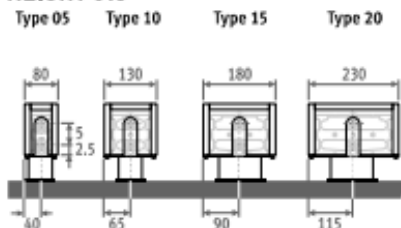

Strikingly Discreet

- For spaces with large windows, glazed facades, for window displays, conservatories, under window seats and for dwarf walls.
- Discreet appearance with heights from 8 cm.
- No wasteful heat loss from radiation through glazing.
- Stable one-piece casing.
- Suitable for integrated valve.
- Low-H₂O technology with super conductive and ultra-fast heat exchanger for low energy consumption and maximum heat emission.
- Twin Power for better compensation of the downward cold air flow next to glazed facades or ventilation grilles,
- Safe surface temperature.

MINI FREESTANDING

DIMENSIONS (in mm)

HEIGHT 008

HEIGHT 013

HEIGHT 023 / 028

COLOURS

Environmentally friendly, scratch-resistant, high UV resistant powder coating.

Standard colours:

- traffic white RAL 9016 (133), soft touch lightly structured satin lacquer
- sandblast grey (001), fine texture metallic lacquer

Other colours: see colour chart.

CONNECTION

Standard connection:

Height 008: opposite end connection, flow left or right
Other heights: same end connection, left or right connection

It is not possible to connect to the wall from inside the casing, as the casing includes a closed rear panel.

FIXING SET FOR SHELF

Number of sets for casing length:
- from 600 to 1600 mm: min. 2 sets
- from 1800 to 3000 mm: min. 3 sets

Shelf not supplied.