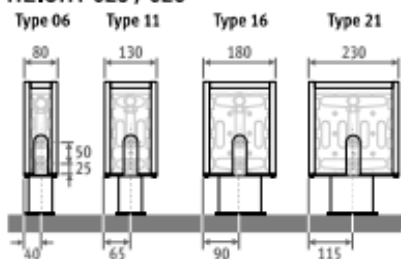

HEIGHT 023 / 028

COLOURS

Environmentally friendly, scratch-resistant, high UV resistant powder coating.

Standard colours:

- traffic white RAL 9016 (133), soft touch lightly structured satin lacquer
- sandblast grey (001), fine texture metallic lacquer

Other colours: see colour chart.

CONNECTION

Standard connection:

Height 008: opposite end connection, flow left or right
Other heights: same end connection, left or right connection

It is not possible to connect to the wall from inside the casing, as the casing includes a closed rear panel.