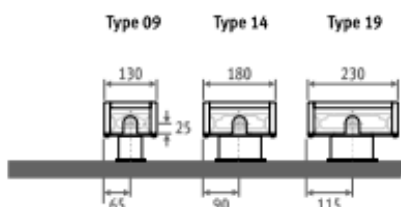

Strikingly Discreet

- For spaces with large windows, glazed facades, for window displays, conservatories, under window seats and for dwarf walls.
- Discreet appearance with heights from 8 cm.
- No wasteful heat loss from radiation through glazing.
- Stable one-piece casing.
- Suitable for integrated valve.
- Low-H₂O technology with super conductive and ultra-fast heat exchanger for low energy consumption and maximum heat emission.
- Twin Power for better compensation of the downward cold air flow next to glazed facades or ventilation grilles,
- Safe surface temperature.

MINI FREESTANDING

DIMENSIONS (in mm)

HEIGHT 008

HEIGHT 013

HEIGHT 023 / 028

COLOURS

Environmentally friendly, scratch-resistant, high UV resistant powder coating.

Standard colours:

- traffic white RAL 9016 (133), soft touch lightly structured satin lacquer
- sandblast grey (001), fine texture metallic lacquer

Other colours: see colour chart.

CONNECTION

Standard connection:

Height 008: opposite end connection, flow left or right
Other heights: same end connection, left or right connection

It is not possible to connect to the wall from inside the casing, as the casing includes a closed rear panel.

FIXING SET FOR SHELF

Number of sets for casing length:
- from 600 to 1600 mm: min. 2 sets
- from 1800 to 3000 mm: min. 3 sets

Shelf not supplied.