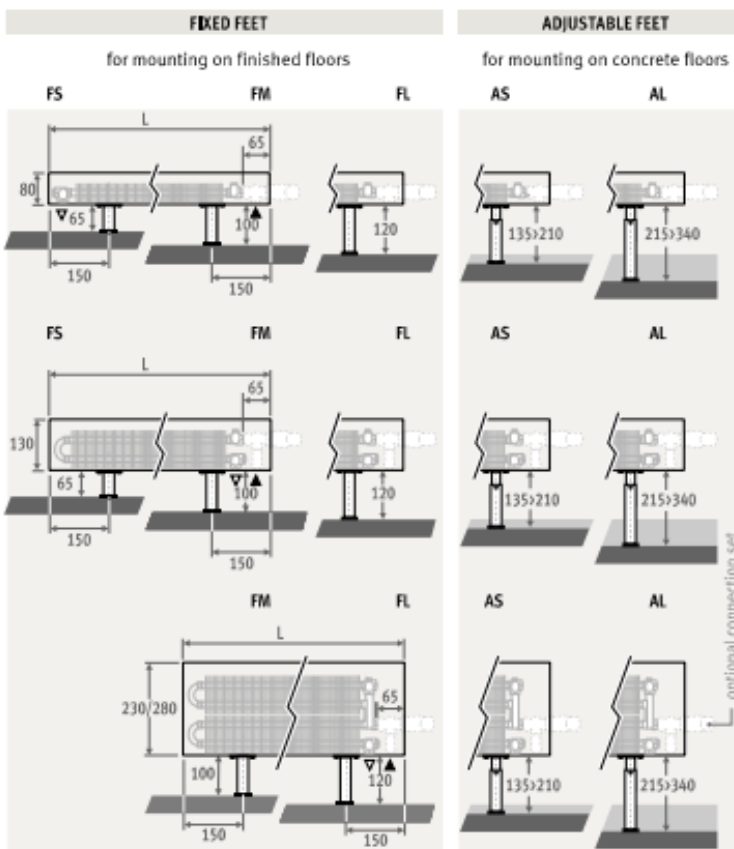

HEIGHT 023 / 028

COLOURS

Environmentally friendly, scratch-resistant, high UV resistant powder coating.

Standard colours:

- traffic white RAL 9016 (133), soft touch lightly structured satin lacquer
- sandblast grey (001), fine texture metallic lacquer

Other colours: see colour chart.

CONNECTION

Standard connection:

Height 008: opposite end connection, flow left or right
Other heights: same end connection, left or right connection

It is not possible to connect to the wall from inside the casing, as the casing includes a closed rear panel.

FIXING SET FOR SHELF

Number of sets for casing length:
- from 600 to 1600 mm: min. 2 sets
- from 1800 to 3000 mm: min. 3 sets

Shelf not supplied.