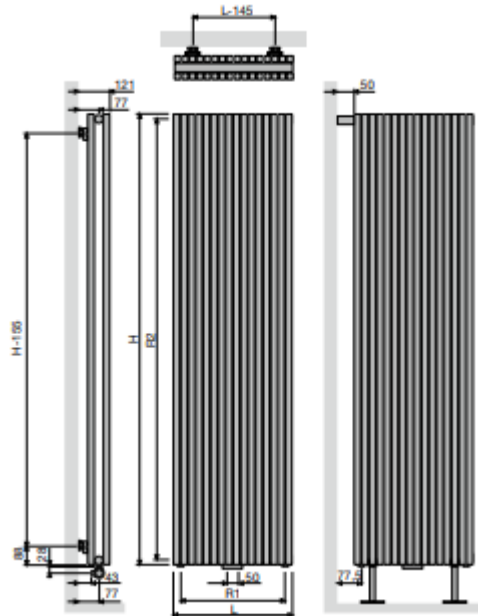

Head Office

The Radiator Centre, 7 Holywell Hill, St Albans, AL1 1EU

Tel: 01727 840344