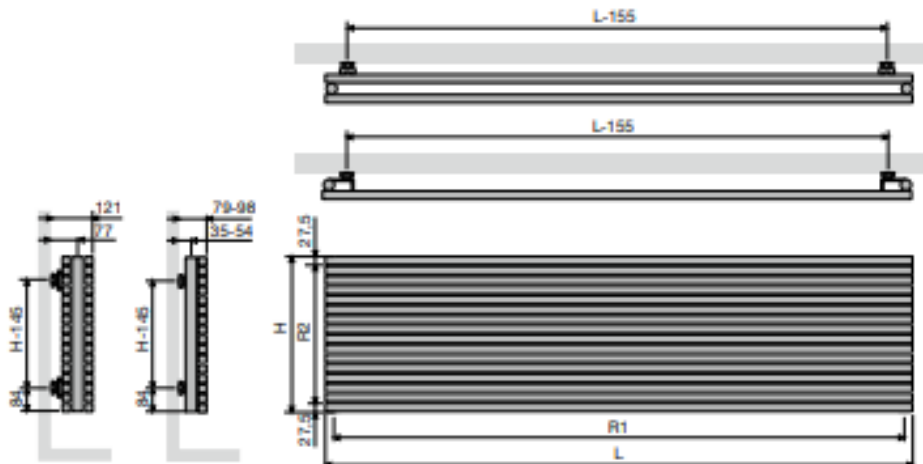

Head Office

The Radiator Centre, 7 Holywell Hill, St Albans, AL1 1EU

Tel: 01727 840344